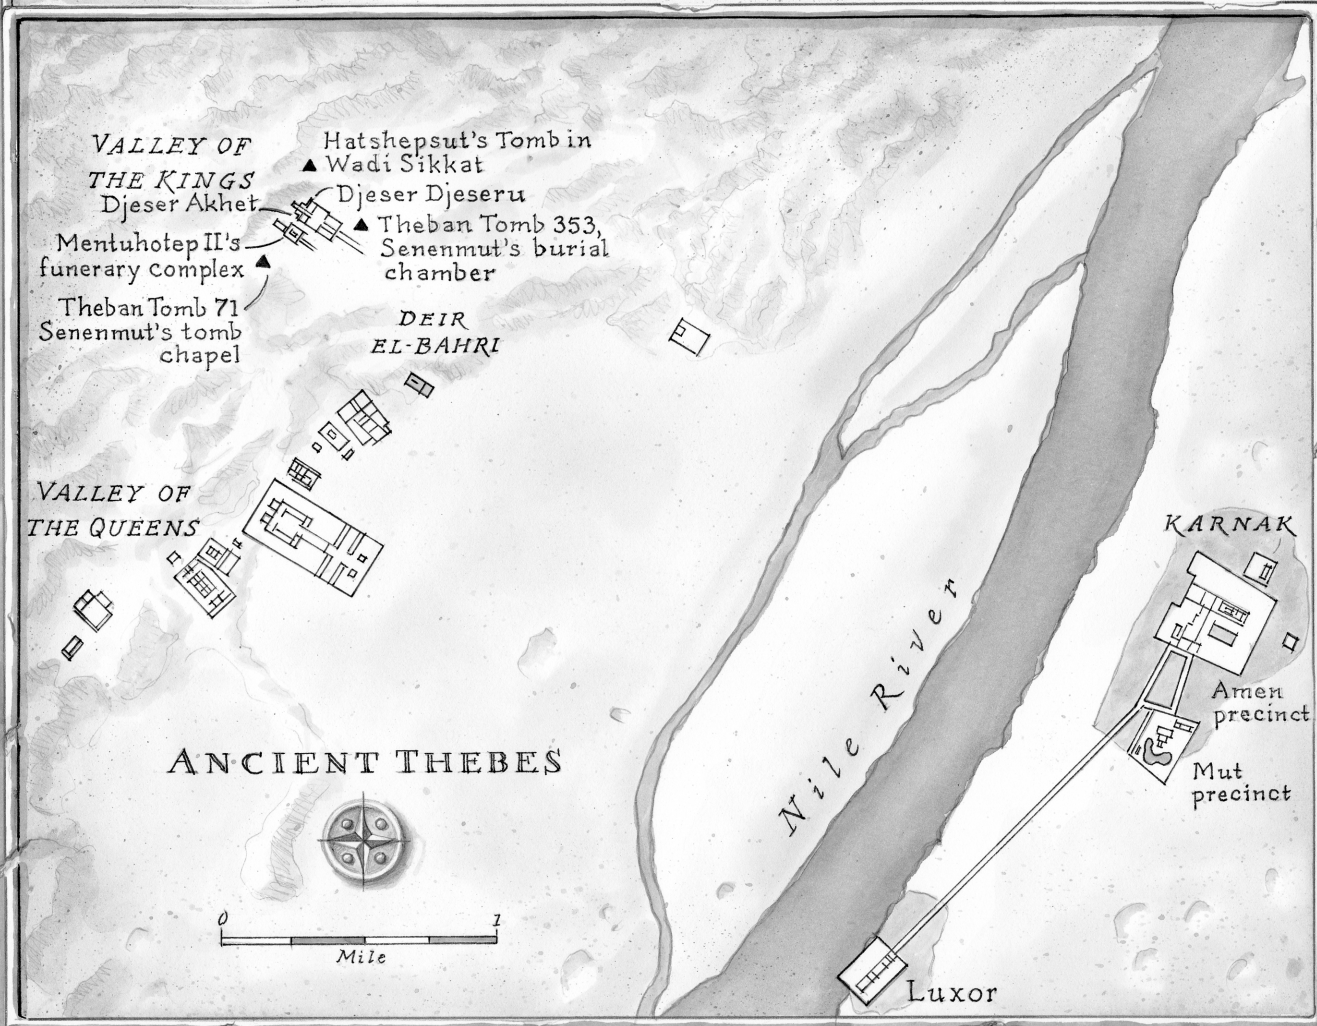

Mediterranean Sea

ANCIENT EGYPT

SYRIA-PALESTINE

Delta

WAYS OF HORUS

LOWER EGYPT

SINAI

FAYUM

KARNAK

Luxor

Thebes

Red Sea

UPPER EGYPT

SUDAN

Nile River

LOWER NUBIA

UPPER NUBIA

X KUSH GOLD MINES

Kerma

KUSH/KERMA

Map by David Cain

VALLEY OF THE KINGS

Hatshepsut's Tomb in Wadi Sikkat

Djeser Djeseru